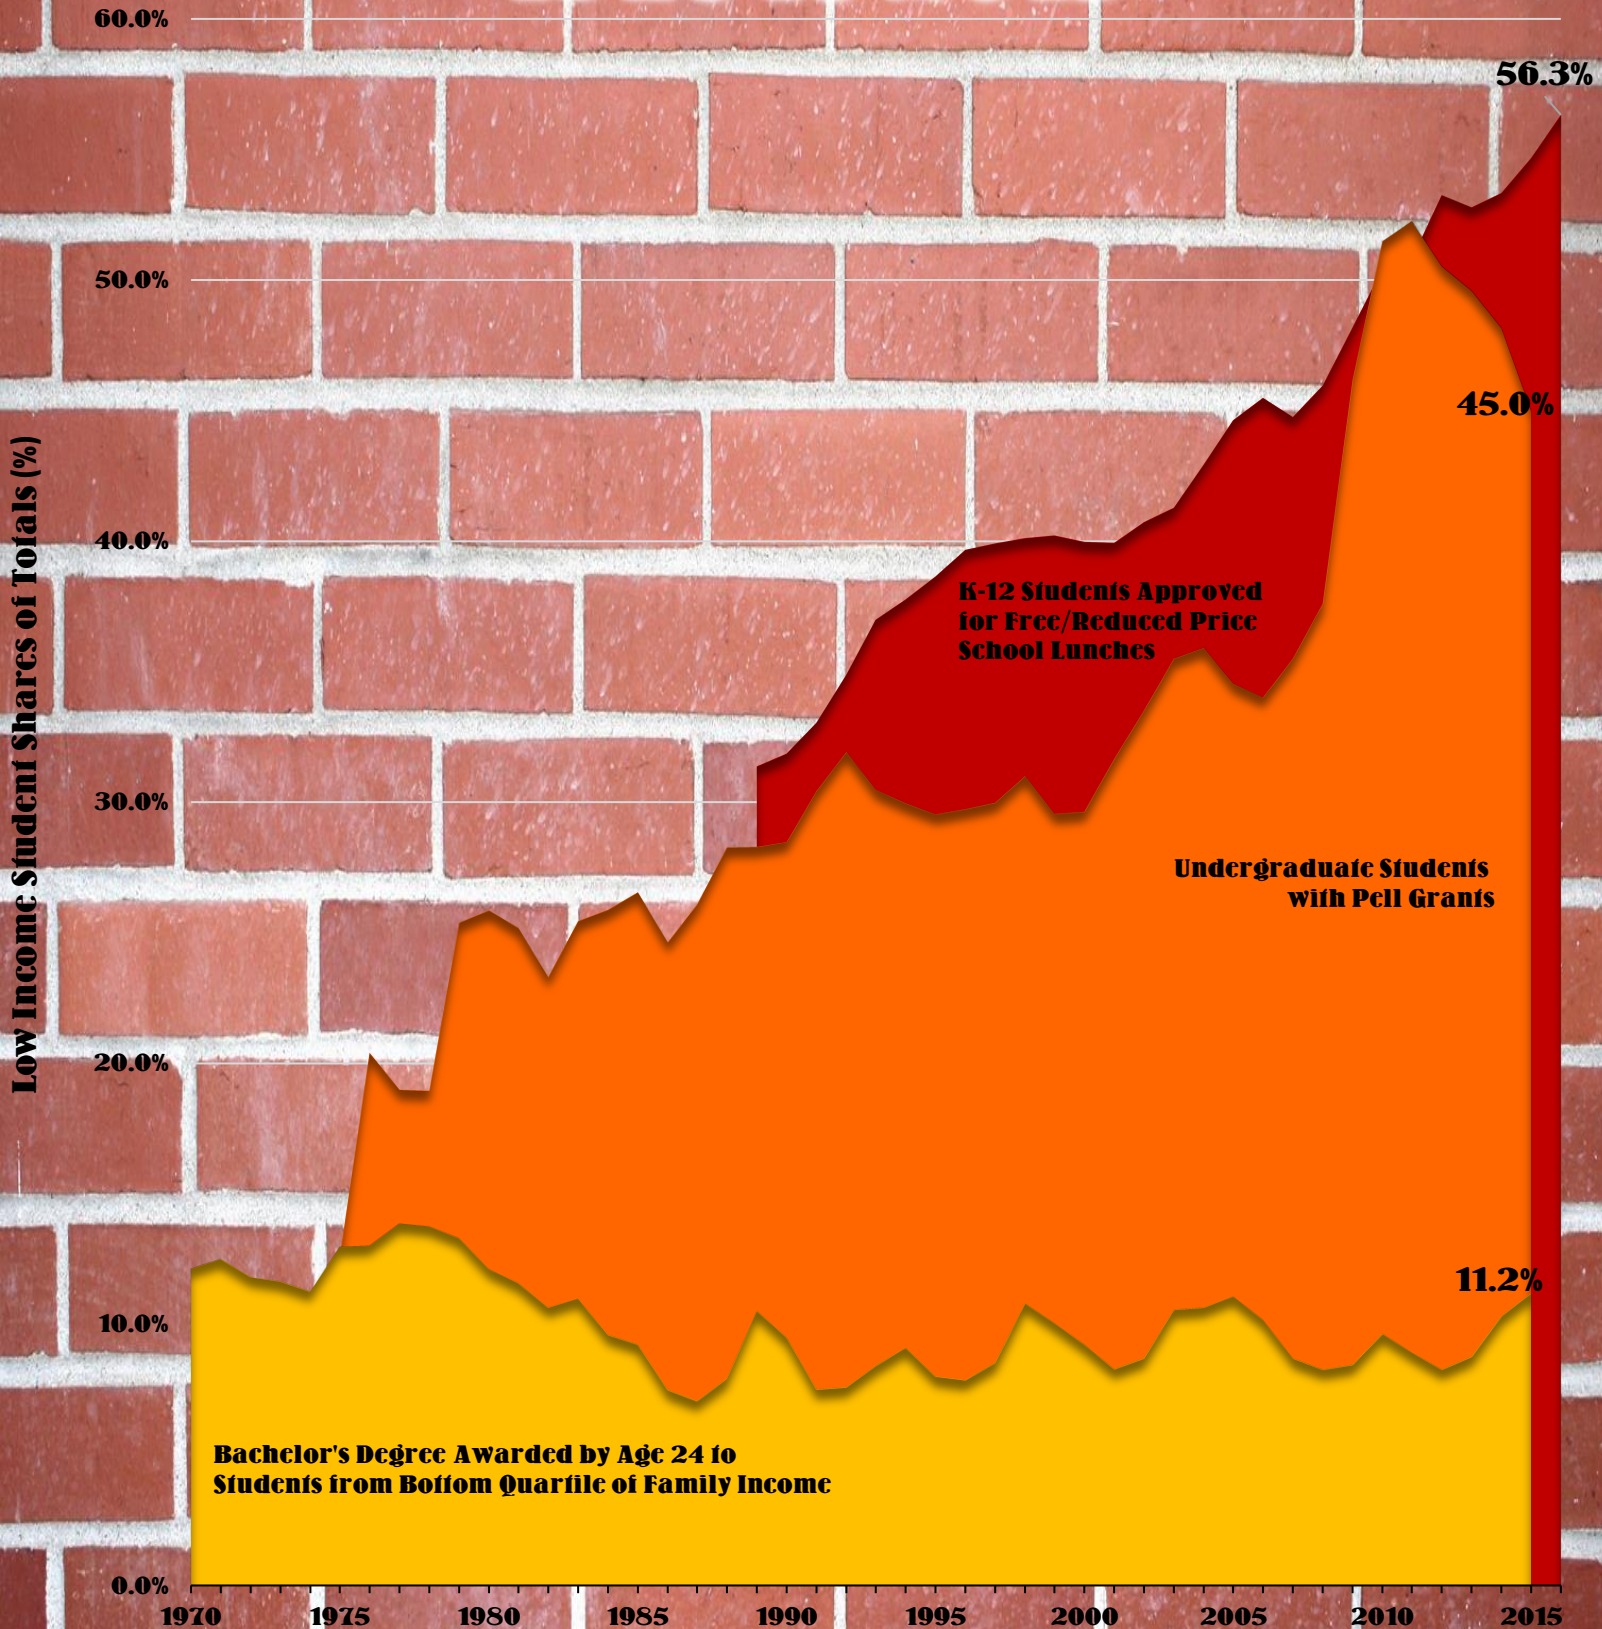

# Low Income Student Shares of Totals 1970 to 2015

**Bachelor's Degree Awarded by Age 24 to Students from Bottom Quartile of Family Income**

**K-12 Students Approved for Free/Reduced Price School Lunches**

**Undergraduate Students with Pell Grants**

11.2%

45.0%

56.3%