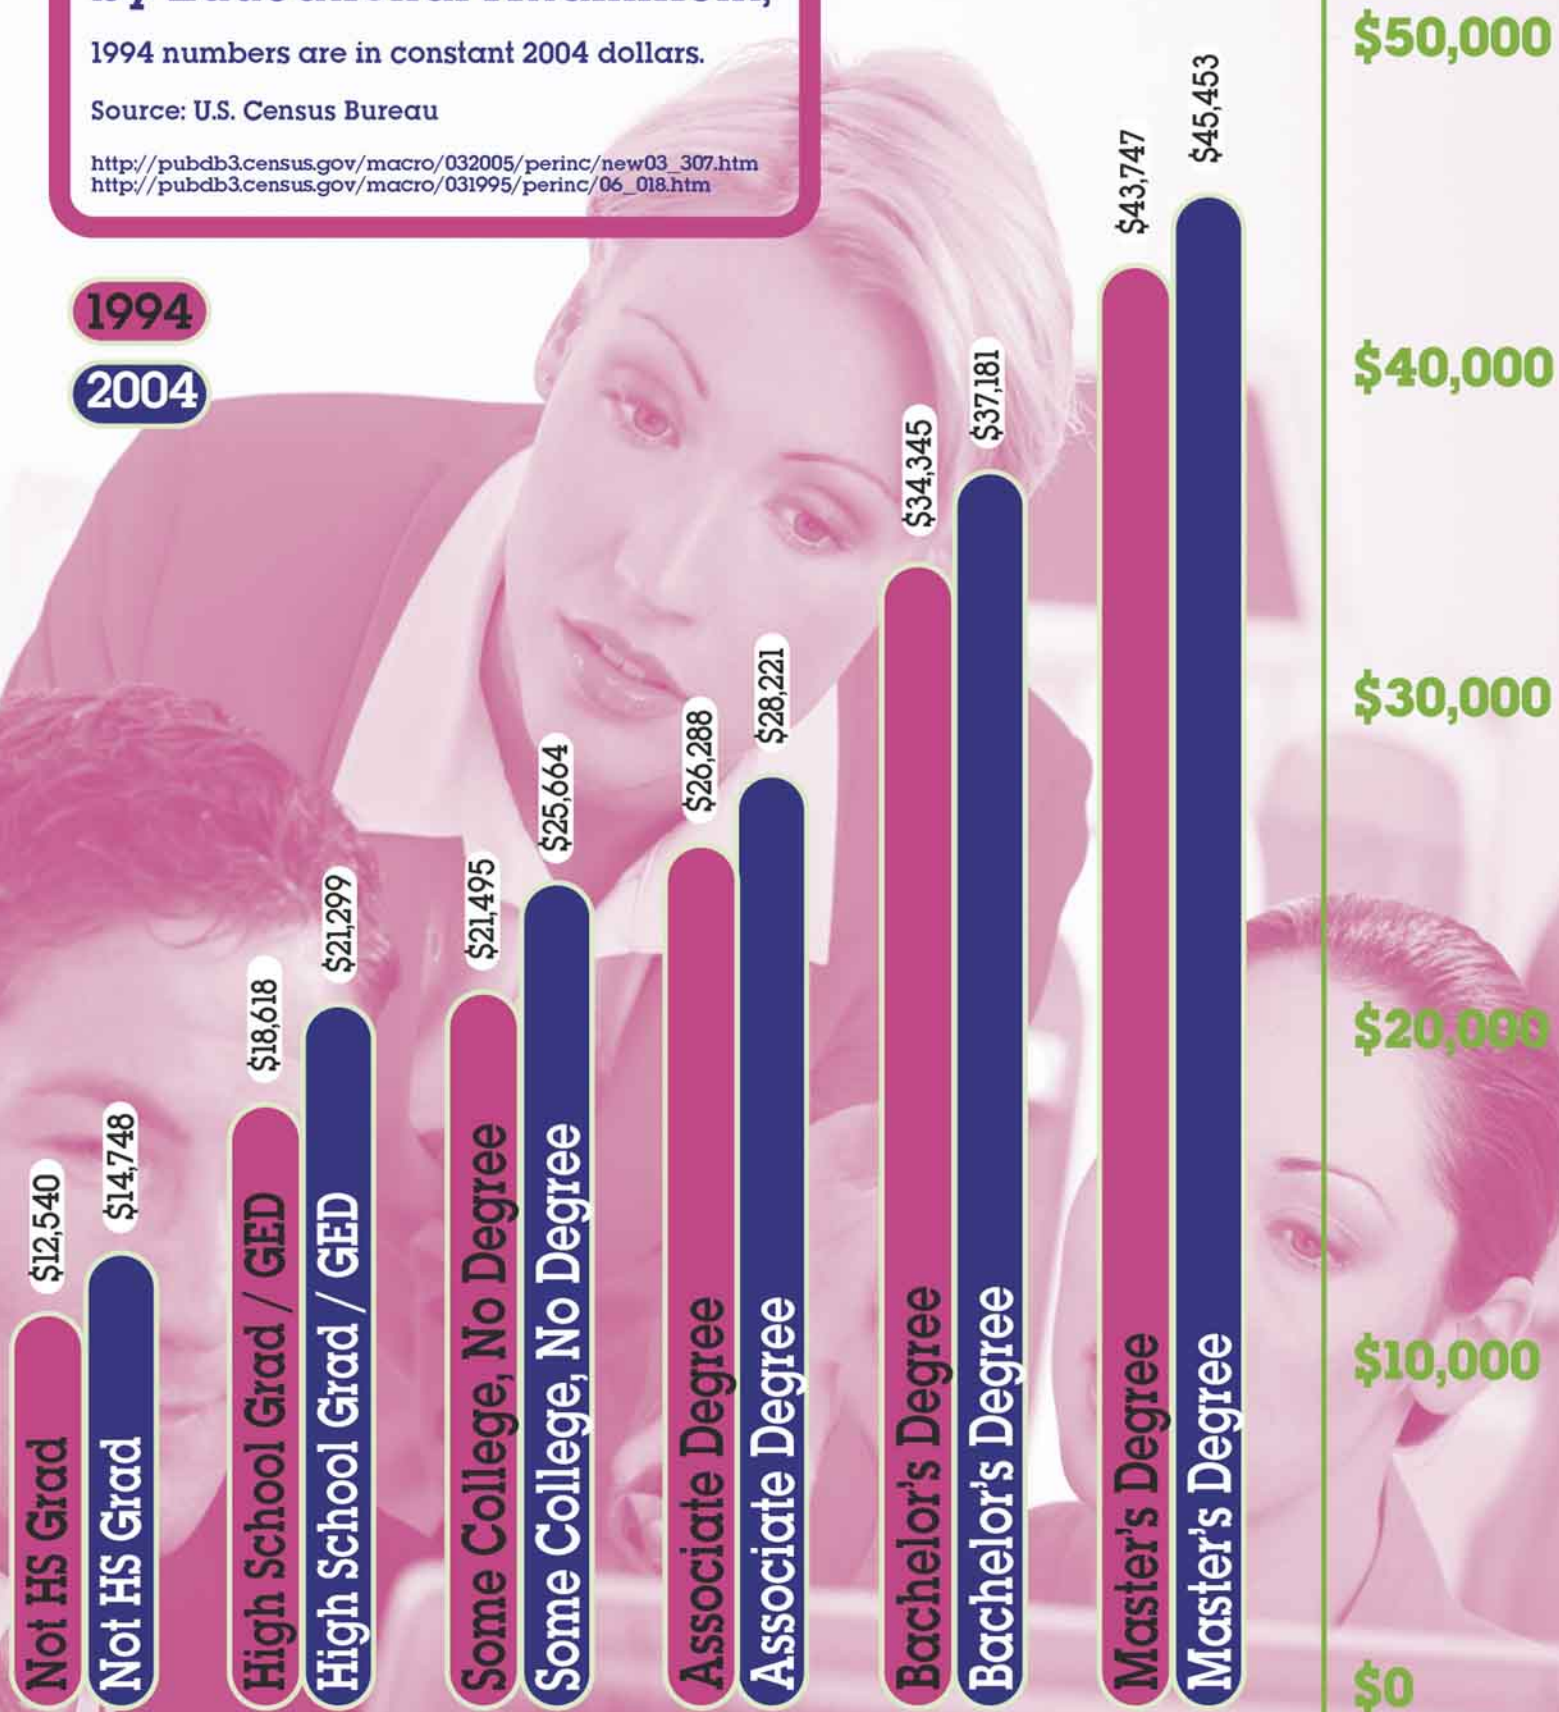

Median Annual Earnings

for Females 35 to 44 Years
by Educational Attainment,

1994 numbers are in constant 2004 dollars.

Source: U.S. Census Bureau

http://pubdb3.census.gov/macro/032005/perinc/new03_307.htm
http://pubdb3.census.gov/macro/031995/perinc/06_018.htm

1994

2004

\$50,000

\$40,000

\$30,000

\$20,000

\$10,000

\$0