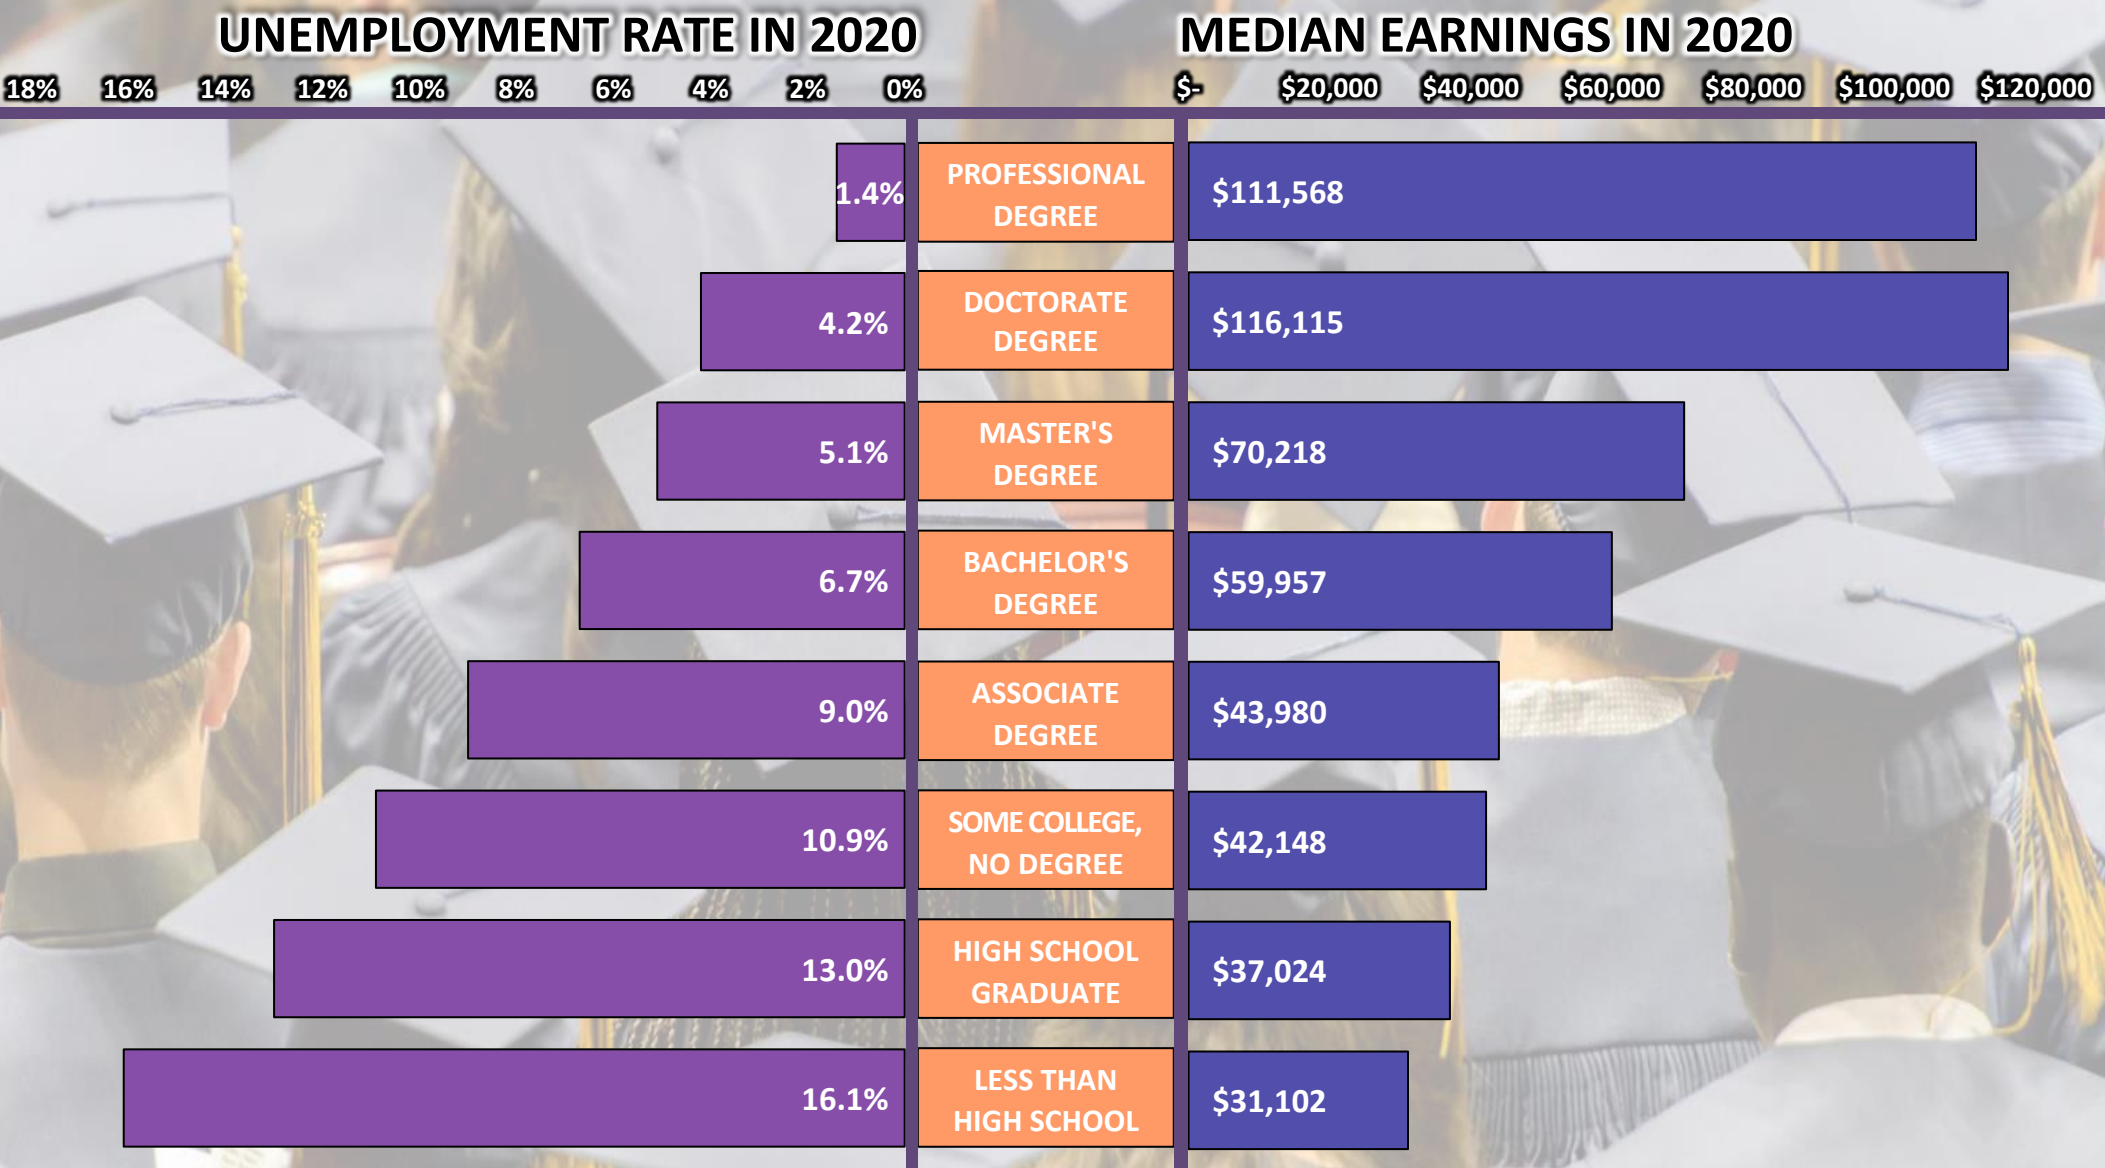

EDUCATION AND TRAINING PAY for BLACKS

Note: Earnings for year-round full-time workers 25 years and over; unemployment rate for those 25 and over

Source: US Census Bureau; Bureau of Labor Statistics

https://www2.census.gov/programs-surveys/cps/tables/pinc-03/2021/pinc03_1_1_2_6.xlsx